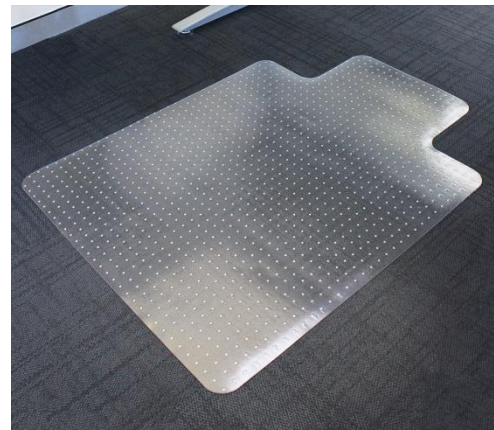

Chair Mat for Carpet Floors

The clear, key-shaped mats are 900mm x 1200mm, designed to fit neatly under desks. The keeps your carpet safe of damage from castor wheels, as well as dirt and minor spills.

The clear vinyl mat provides a smooth riding surface for chairs. The mat is bevelled to make rolling on and off easy. The design features a prolonged base with studs that holds securely to the carpet.

An anti-static floor mat that protects your carpet from wear and tear.

Capabilities

- Width= 935mm
- Length= 1225mm
- Thickness= 3mm

Features

- Protection from castor-wheel chairs
- The key-shape helps it fit neatly under desks
- The mat creates a smooth surface your castor wheels wont sink into
- Design features a prolonged base with studs that holds securely to the carpet
- Bevelled edges
- Anti-static