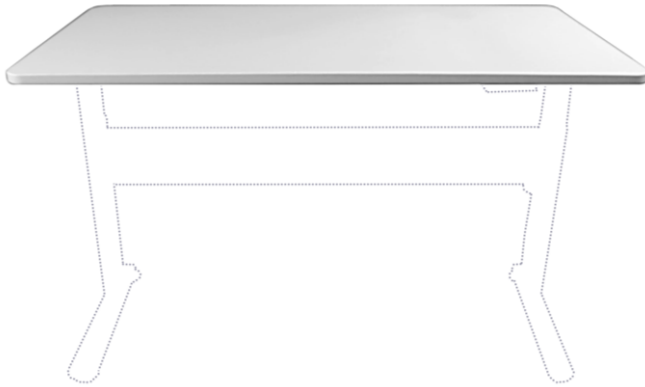

Desktops

A practical laminated desktop surface with square corners.

This desktop is suitable for use with sit-stand adjustable desk frames, such as electric and hand wind desk frames.

A practical and sturdy desktop with a laminated surface and square corners.

Capabilities

- Desktop sizes:
 - 1200x700mm
 - 1500x750mm
 - 1800x750mm
- Desktop thickness: 25mm

Features

- Melamine surface with square corners
- Suitable for the electric and hand-crank desk frames
- Colours: White (all sizes) and Black (1500x750mm only)

Options

- Can be supplied with electric or manual adjustable frame (extra cost)
- Colours = White and Black