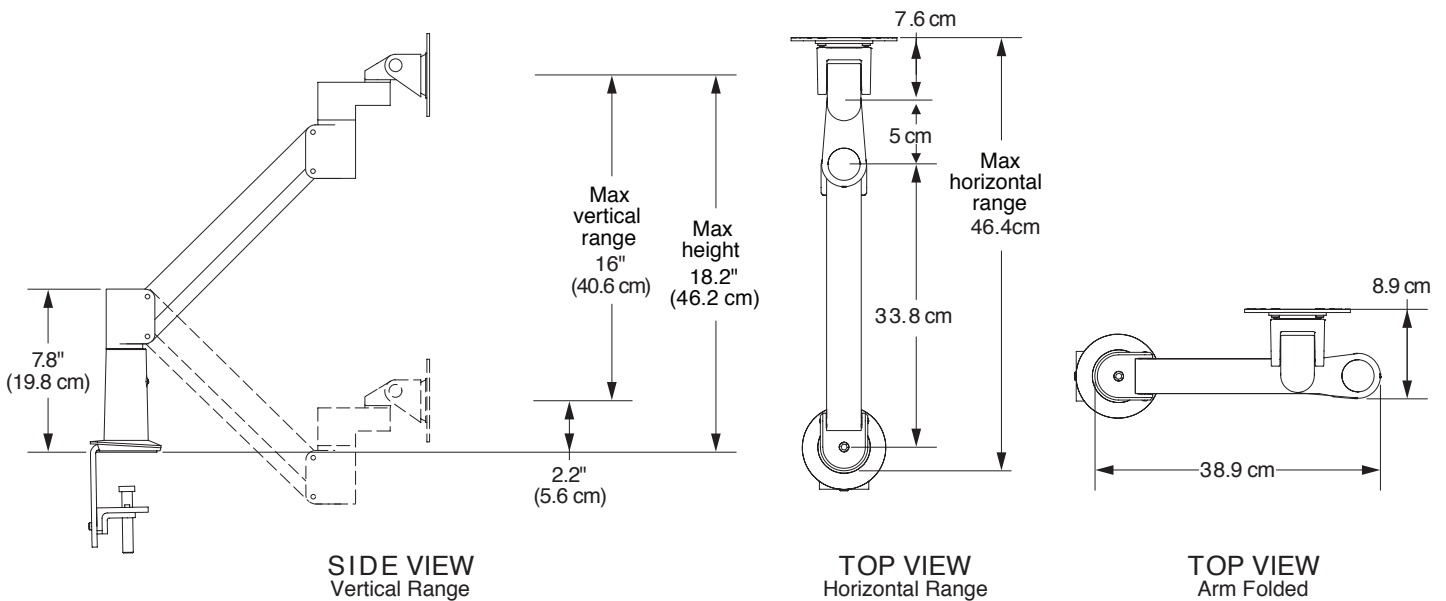

Model 62457-7000S

Specifications

CAPABILITIES

Vertical range	16" (40.6 cm)
Horizontal range	19.6" (46.4 cm)
Rotation	360 degrees at three joints
Monitor tilt	200 degrees
Monitor pivot	Landscape to portrait
Monitor compatibility	VESA® 75mm and 100mm
Cable management	Cables are concealed in arm
Monitor weight, model number	0.9 - 5.9 kg (2 - 13 lbs), 7000-500 2.2 - 7.7 kg (4.8 - 17 lbs), 7000-600 3.4 - 11.3 kg (7.5 - 25 lbs), 7000-800 5.4 - 14.1 kg (12 - 31 lbs), 7000-1000