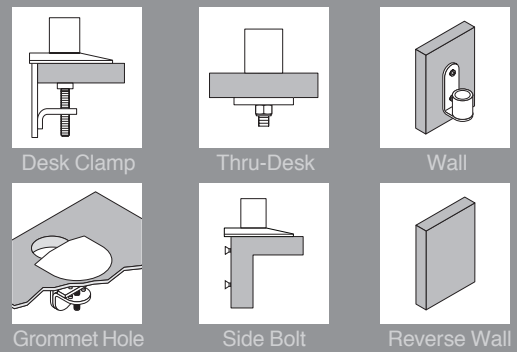

FLEXMOUNT CONFIGURATIONS

OPTIONAL ACCESSORIES

Raise the height of your arm 2" (5.08cm) and 6" (15.24cm) extensions available.

Web: www.LCDarms.com

Uplifting
ergonomic furniture solutions

Web: www.uplifting.com.au