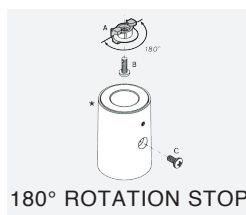

Web: www.LCDarms.com

Uplifting
ergonomic furniture solutions

Web: www.uplifting.com.au