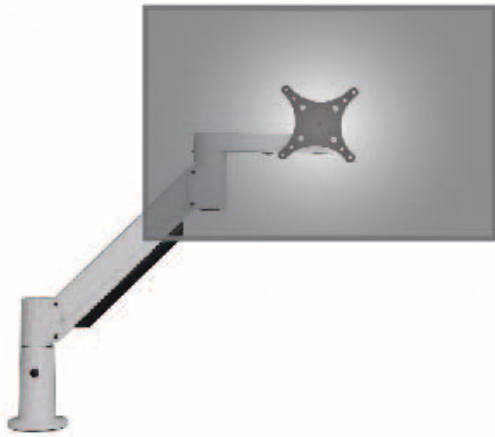

62457-7000 Monitor Arm

The 62457-71000 Monitor Arm suspend your flat panel monitor above your desk and allows an easy repositioning with just one hand.

This articulating monitor mount enables you to reclaim your desk top while you work in greater ergonomic comfort.

The 62457-7000 monitor arm is ideal for activity based workplaces

Capabilities

- Pivot: Landscape/portrait
- 0.9 – 5.9 Kg weight limit
- Colour: White
- Easy assembly, no tools required

Features

- Instantly raise and lower the monitor with one handed repositioning.
- Rotates 360 degrees at 3 joints for optimal ergonomic comfort and flexibility.
- Landscape/portrait monitor positioning and six mounting options with the Innovative FLEXmount.*
- Save space by folding to occupy 3”.
- VESA- monitor compatible – 75mm & 100mm VESA adapters included.