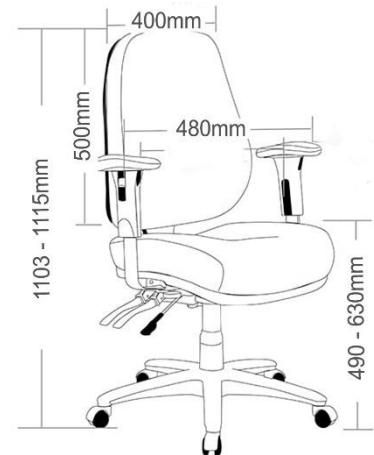

# Omega Spark Office Chair

A highly comfortable chair with exceptional back support and a heavy duty 4 lever mechanism.

The Omega Spark features a pneumatic lumbar pump adjustment, a large seat with extra cushioning, and fully adjustable seat and back height, as well as seat depth and tilt.

---

**An extremely supportive ergonomic chair with a pneumatic lumbar pump adjustment.**

---

## Capabilities

- Seat pan depth = 500mm
- Seat pan width = 510mm
- Seat height range = 490-630mm
- Backrest width = 480mm
- Backrest height = 500mm
- AFRDI QA rated: level 6
- 160kg weight limit
- Minor assembly required

## Features

- 4 lever ergonomic mechanism
- Black nylon star base
- Extra cushioned seat
- Pneumatic lumbar pump adjustment
- Hard castors for carpet flooring
- Adjustable seat and back height
- Adjustable seat depth and angle
- Adjustable back angle