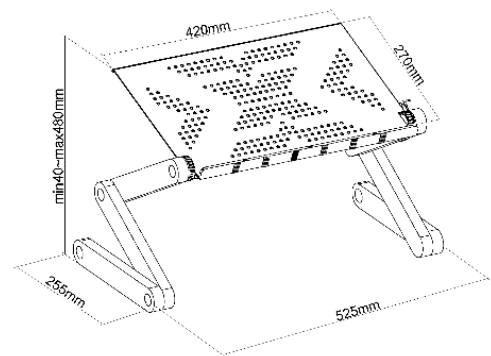

## Goanna Laptop Tray

A height and tilt adjustable laptop tray designed for flexibility, adaptability and comfort.

The Goanna is extremely flexible, with 360-degree legs, a solid tray and ledge, as well as a locking rotary knob for precise and secure positioning.

---

**A portable laptop tray with 360-degree flexibility.**

---

### Capabilities

- Tray length = 420mm
- Tray width = 270mm
- Height range = 40-480mm

### Features

- Height and tilt adjustable
- 360-degree legs and tray for customisation
- Safety ledge to prevent device slipping
- Locking rotary knob for secure positioning
- Lightweight and portable