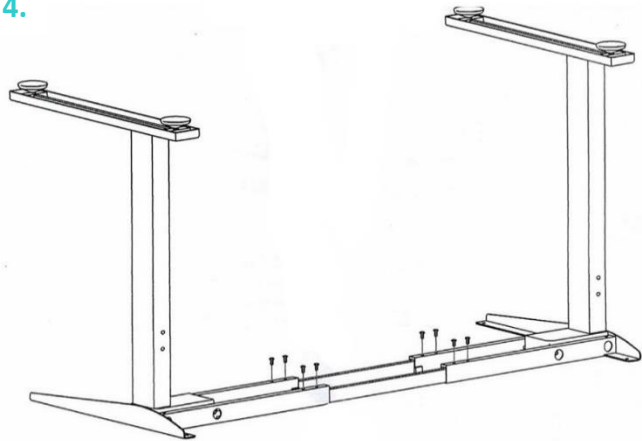

#### Parts

NO	Name	Qty
1	Crossbar End	2
2	Crossbar Center Rail	2
3	Side Bracket	2
4	Leg	2
5	Foot	2
6	Foot Glides	4
7	L Shape Link	2
8	Machine Screws:M6x10	16
9	Top Screws:M6*35	4
10	Machine Screws:M6x12	16
11	Wood Screws:ST M5x16	9

## Assembly Instructions

1.

2.

3.

4.

5.