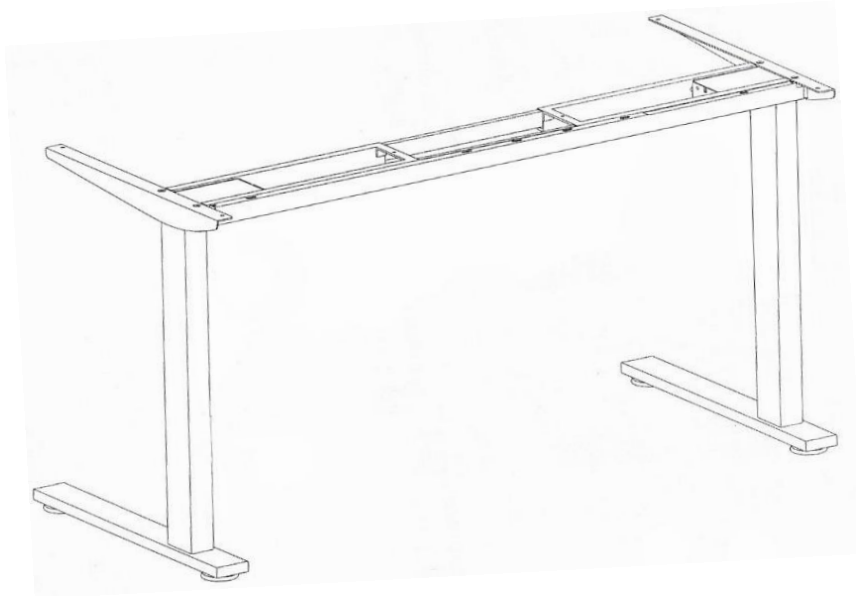

## Delta Static Office Desk

#### Parts

NO	Name	Qty
1	Crossbar End	2
2	Crossbar Center Rail	2
3	Side Bracket	2
4	Leg	2
5	Foot	2
6	Foot Glides	4
7	L Shape Link	2
8	Machine Screws:M6x10	16
9	Top Screws:M6*35	4
10	Machine Screws:M6x12	16
11	Wood Screws:ST M5x16	9