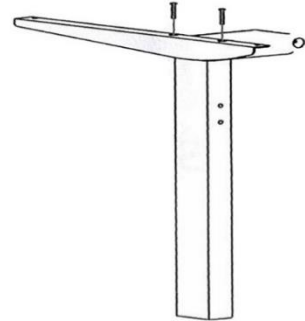

Assembly Instructions

1.

2.

3.

4.

5.