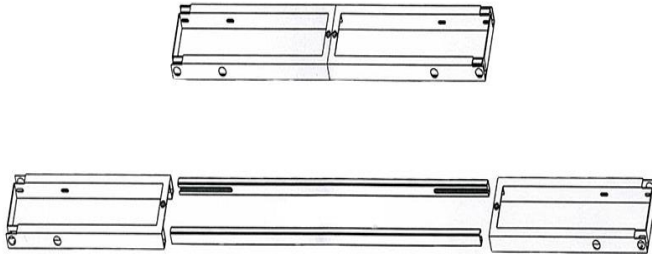

Assembly Instructions

1.