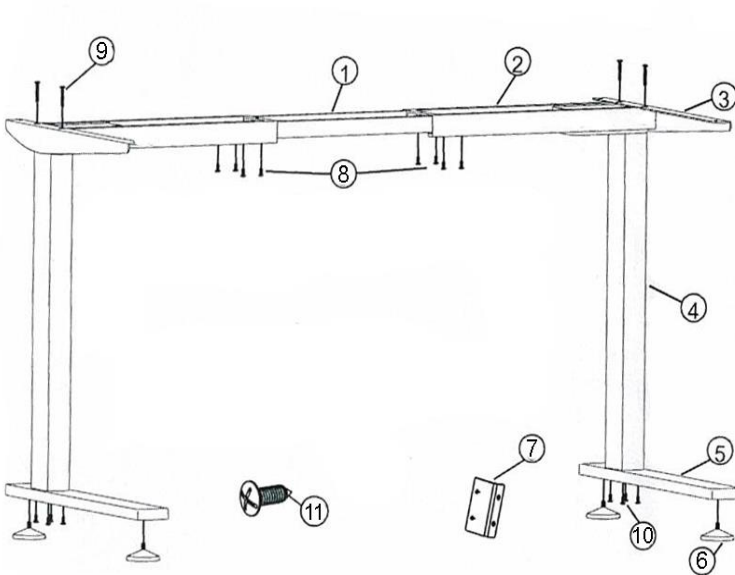

## Delta Static Office Desk

### ASSEMBLY INSTRUCTIONS

#### Parts

NO	Name	Qty
1	Crossbar End	2
2	Crossbar Center Rail	2
3	Side Bracket	2
4	Leg	2
5	Foot	2
6	Foot Glides	4
7	L Shape Link	2
8	Machine Screws:M6x10	16
9	Top Screws:M6*35	4
10	Machine Screws:M6x12	16
11	Wood Screws:ST M5x16	9

## Assembly Instructions

1.

2.

3.

4.

5.