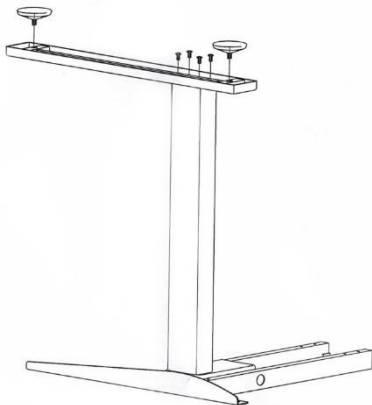

#### Parts

NO	Name	Qty
1	Crossbar End	2
2	Crossbar Center Rail	2
3	Side Bracket	2
4	Leg	2
5	Foot	2
6	Foot Glides	4
7	L Shape Link	2
8	Machine Screws:M6x10	16
9	Top Screws:M6*35	4
10	Machine Screws:M6x12	16
11	Wood Screws:ST M5x16	9

## Assembly Instructions

1.

2.

3.

4.

5.