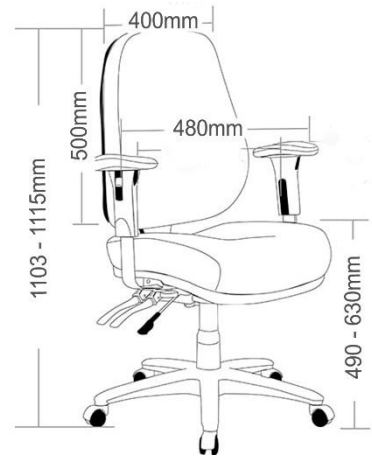

Omega Spark Office Chair

A highly comfortable chair with exceptional back support and a heavy duty 4 lever mechanism.

The Omega Spark features a pneumatic lumbar pump adjustment, a large seat with extra cushioning, and fully adjustable seat and back height, as well as seat depth and tilt.

An extremely supportive ergonomic chair with a pneumatic lumbar pump adjustment.

Capabilities

- Seat pan depth = 500mm
- Seat pan width = 510mm
- Seat height range = 490-630mm
- Backrest width = 480mm
- Backrest height = 500mm
- AFRDI QA rated: level 6
- 160kg weight limit
- Minor assembly required

Features

- 4 lever ergonomic mechanism
- Black nylon star base
- Extra cushioned seat
- Pneumatic lumbar pump adjustment
- Hard castors for carpet flooring
- Adjustable seat and back height
- Adjustable seat depth and angle
- Adjustable back angle