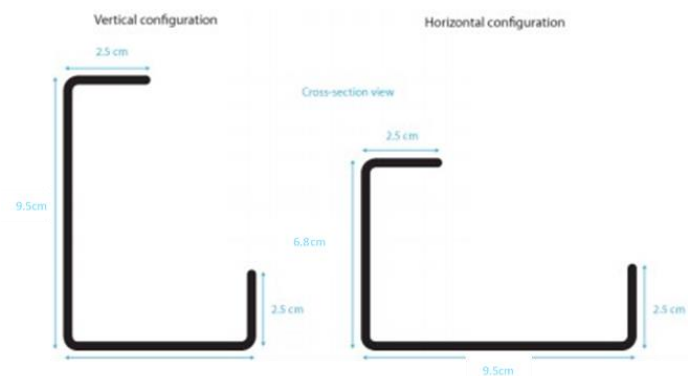

Single Tier Cable Basket, 953mm

The Single Tier Cable Basket is useful for anyone wanting to neatly manage a regular quantity of cables under the desktop.

The single tier cable basket can be used to run insulated cables (such as computer and electrical cables) under the desktop, to keep your work area tidy, organised and, most importantly, safe.

The tray is large enough to house everything you need to operate a typical workstation, and can even accommodate larger items such as inline power adapters if required.

A sturdy and effective cable management system that can be mounted to the underside of your desk for a neat workstation.

Capabilities

- Length = 953mm
- Width = 68mm
- Height = 96mm
- Can be mounted in vertical and horizontal configurations, depending on your requirements

Features

- Quick and simple to install (Includes tool for quick assembly)
- Material: Steel