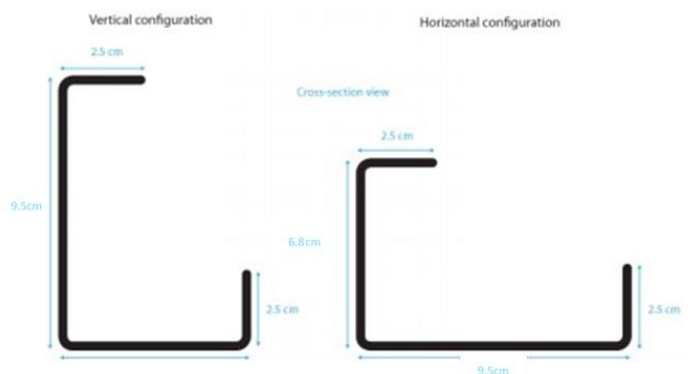

Single Tier Cable Basket, 953mm

The Single Tier Cable Basket is useful for anyone wanting to neatly manage a regular quantity of cables under the desktop.

The single tier cable basket can be used to run insulated cables (such as computer and electrical cables) under the desktop, to keep your work area tidy, organised and, most importantly, safe.

The tray is large enough to house everything you need to operate a typical workstation, and can even accommodate larger items such as inline power adapters if required.

A sturdy and effective cable management system that can be mounted to the underside of your desk for a neat workstation.

Capabilities

- Length = 953mm
- Width = 68mm
- Height = 96mm
- Can be mounted in vertical and horizontal configurations, depending on your requirements

Features

- Quick and simple to install (Includes tool for quick assembly)
- Material: Steel